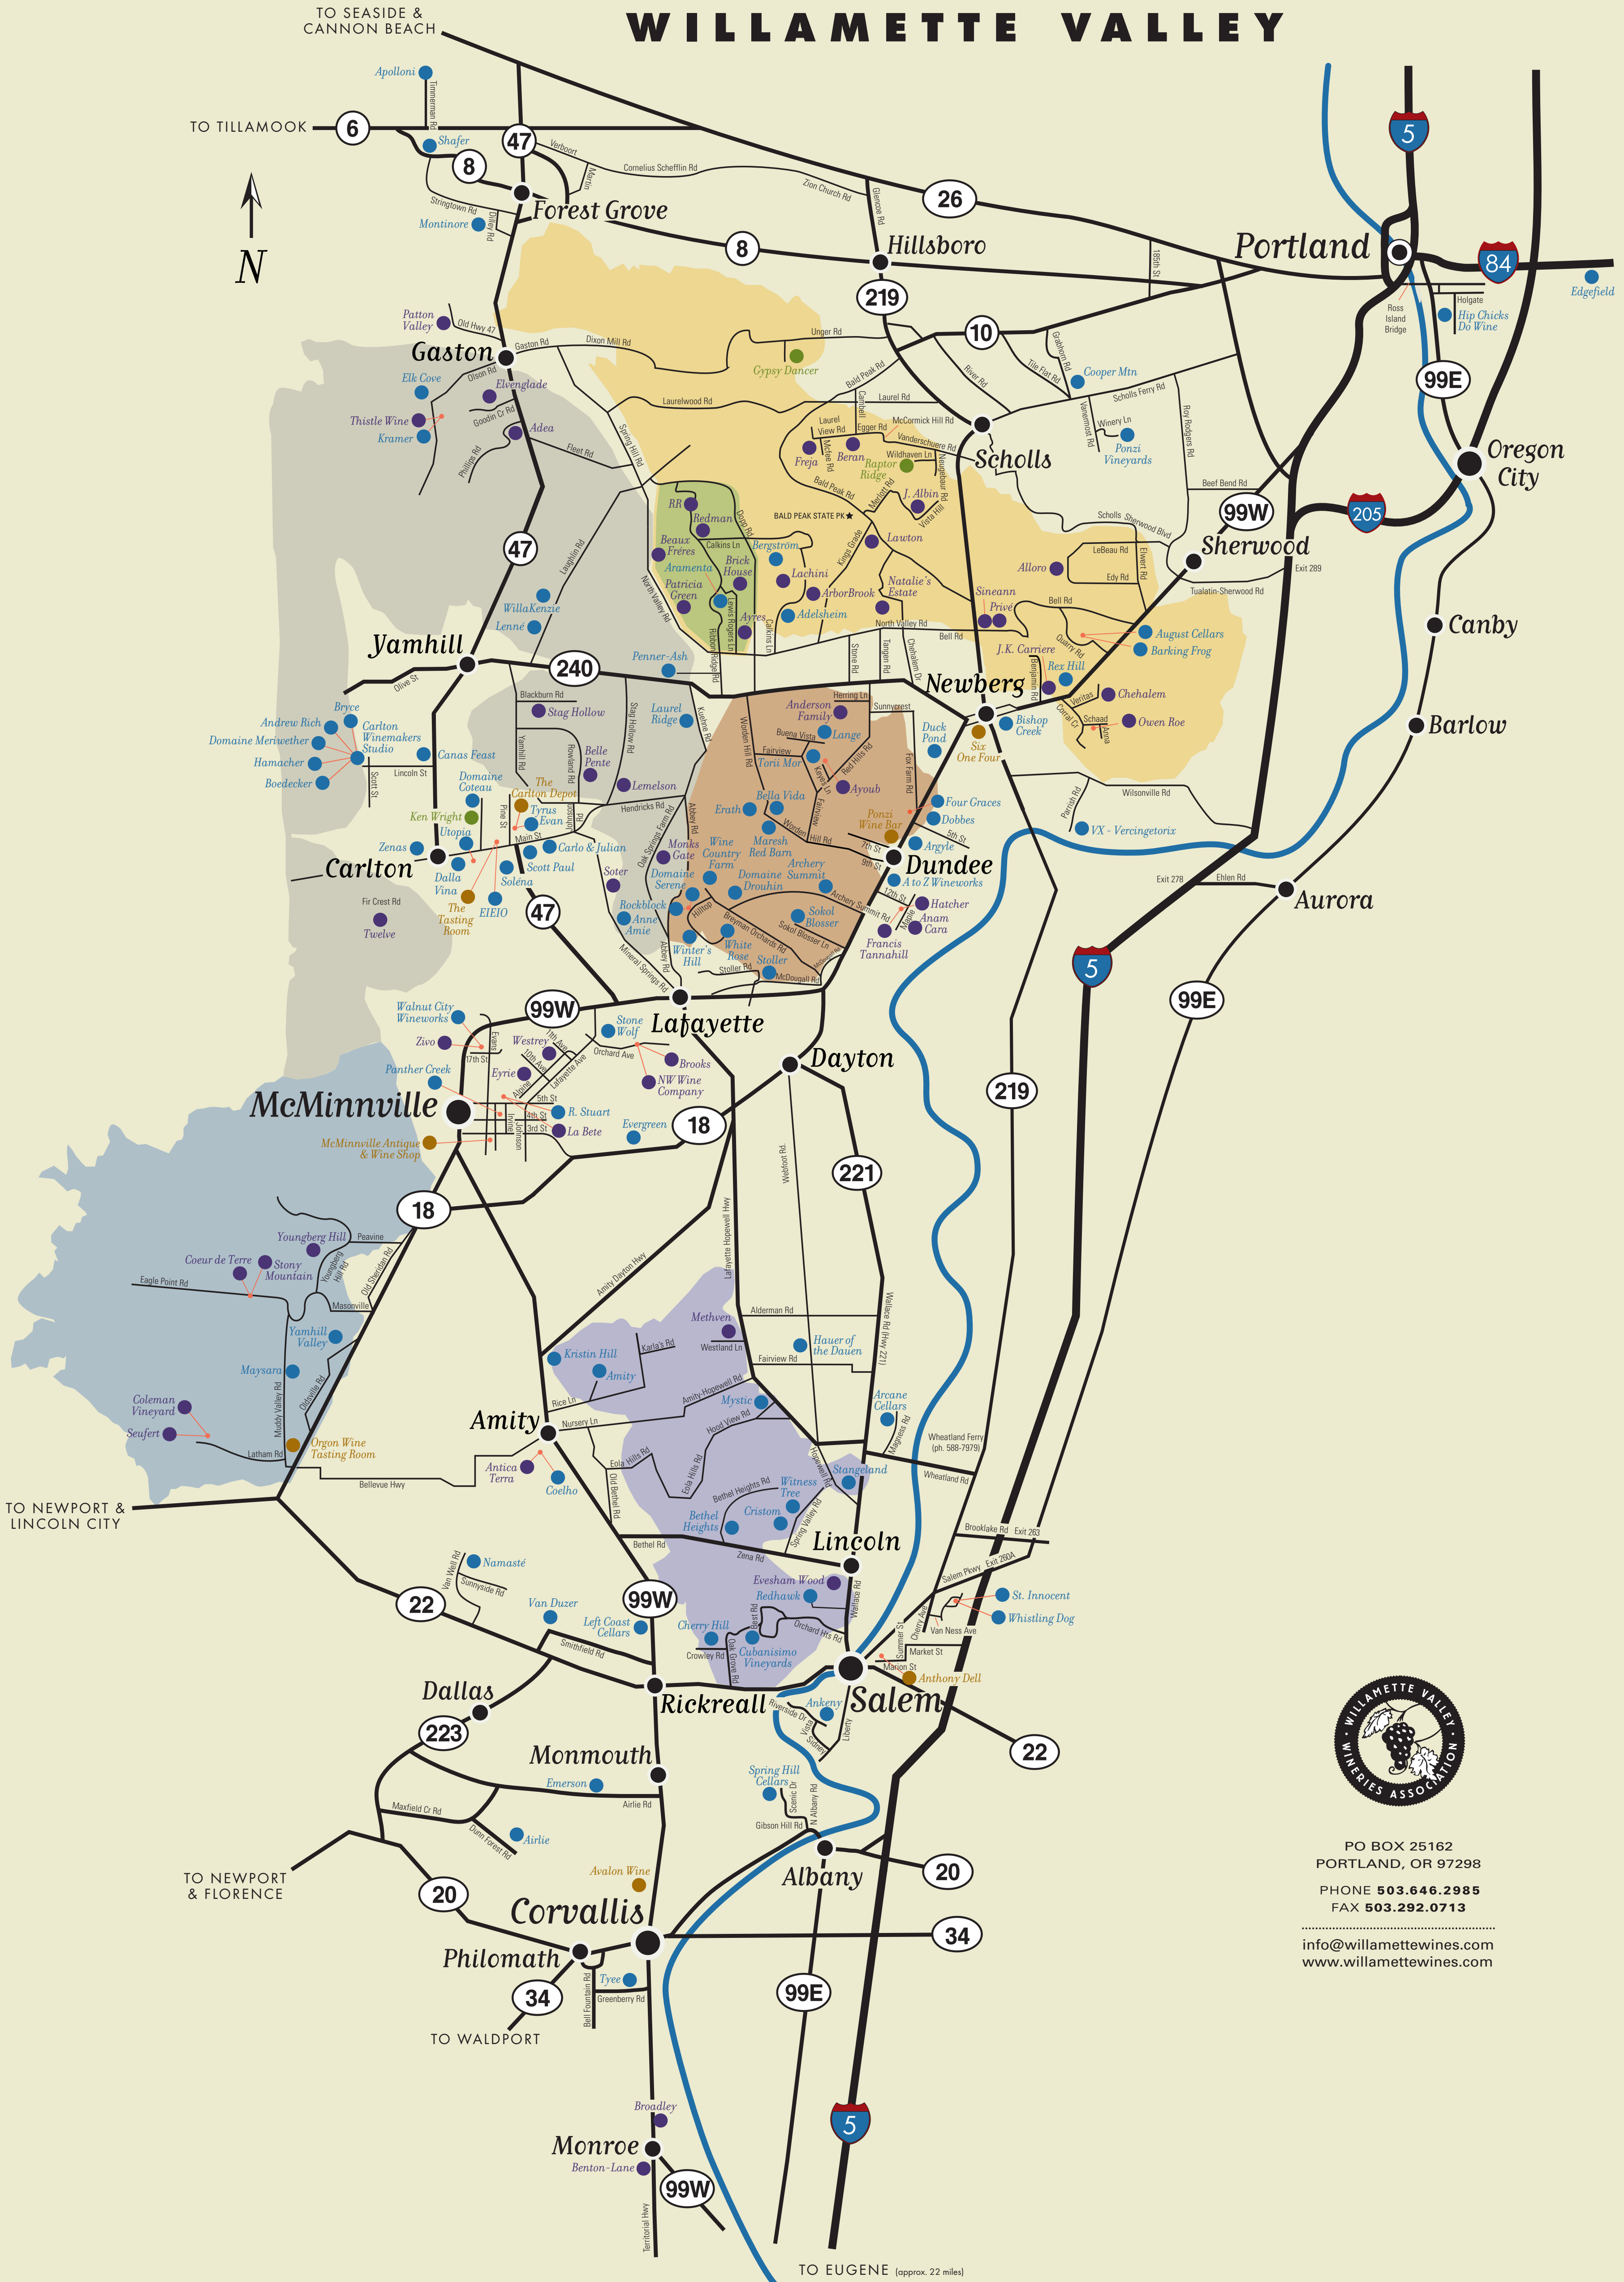

WILLAMETTE VALLEY

PO BOX 25162
 PORTLAND, OR 97298
 PHONE 503.646.2985
 FAX 503.292.0713
 info@willamettewines.com
 www.willamettewines.com